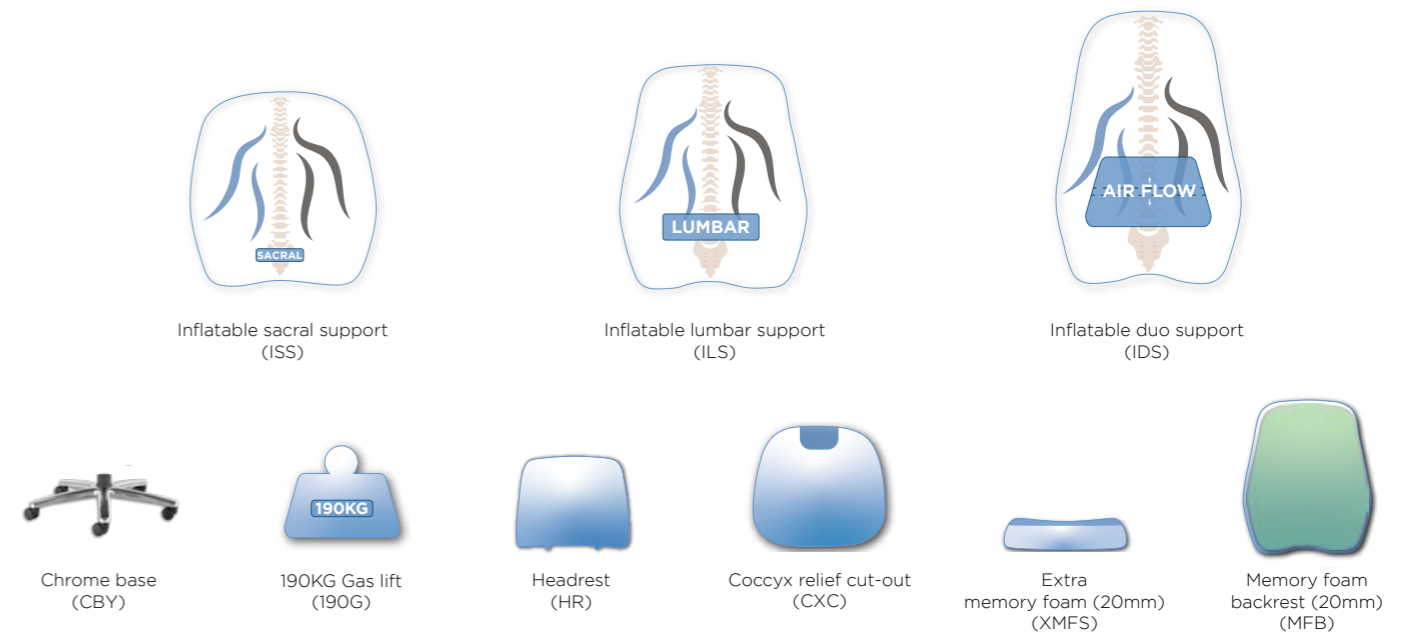

Scan this QR code with your device's camera to visit our YouTube channel, to watch a video overview of the **OPTIMA**, including a full breakdown of its operating instructions

Choose from a plethora of additional support options, including: