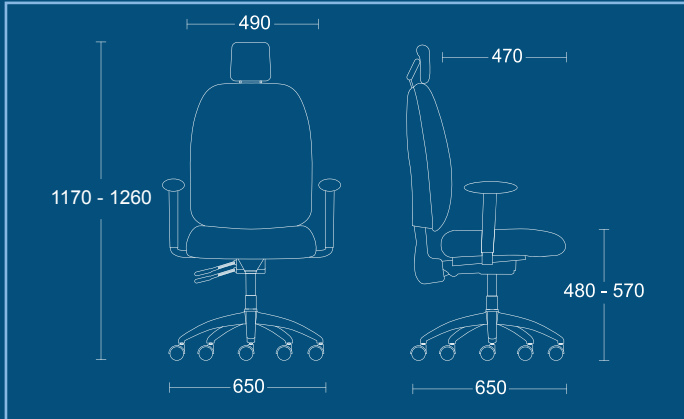

Optional Features

- Chrome base (CBK)
- Coccyx relief cut-out (CXC)
- Folding adjustable armrests (AAG)
- 190KG conversion (190C)

PPI(3)SS AAG CBK

PPI(3)SS AAG / BLACK NYLON BASE

PPI(3)SS AAG CBK / CHROME BASE

POSTURE PLUS

PPI(3)SS

High back posture chair.

DIMENSIONS

WIDTH 650mm
 DEPTH 650mm
 SEAT HEIGHT 480mm
 OVERALL HEIGHT 1010mm

PPI(3)SS AA

High back posture chair with height adjustable armrests.

DIMENSIONS

WIDTH 650mm
 DEPTH 650mm
 SEAT HEIGHT 480mm
 OVERALL HEIGHT 1010mm

PPI(3)SS-HR

High back posture chair with headrest.

DIMENSIONS

WIDTH 650mm
 DEPTH 650mm
 SEAT HEIGHT 480mm
 OVERALL HEIGHT 1170mm

POSTURE PLUS

PPI(3)SS-HR AA

High back posture chair with headrest and height adjustable armrests.

DIMENSIONS

WIDTH 650mm
 DEPTH 650mm
 SEAT HEIGHT 480mm
 OVERALL HEIGHT 1170mm

PSI Seating Limited

Parkside Mill
 Walter Street
 Blackburn
 Lancashire
 BB1 1TL