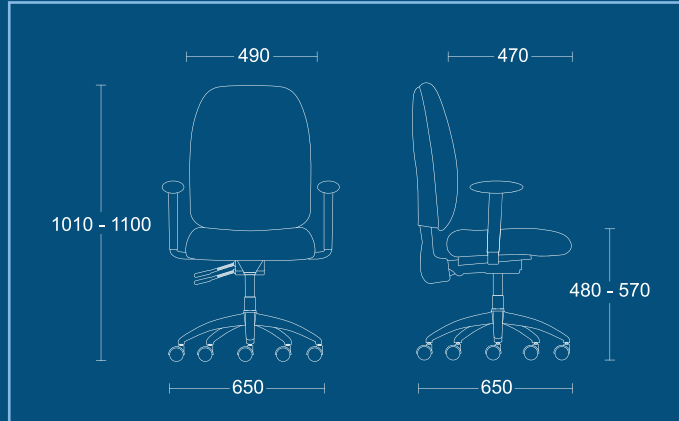

Optional Features

- Chrome base (CBK)
- Coccyx relief cut-out (CXC)
- Folding adjustable armrests (AAG)
- 190KG conversion (190C)

PPI(3)SS AAG CBK

PPI(3)SS AAG / BLACK NYLON BASE

PPI(3)SS AAG CBK / CHROME BASE

POSTURE PLUS

PPI(3)SS

High back posture chair.

DIMENSIONS

WIDTH 650mm
 DEPTH 650mm
 SEAT HEIGHT 480mm
 OVERALL HEIGHT 1010mm

PPI(3)SS AA

High back posture chair with height adjustable armrests.

DIMENSIONS

WIDTH 650mm
 DEPTH 650mm
 SEAT HEIGHT 480mm
 OVERALL HEIGHT 1010mm

PPI(3)SS-HR

High back posture chair with headrest.

DIMENSIONS

WIDTH 650mm
 DEPTH 650mm
 SEAT HEIGHT 480mm
 OVERALL HEIGHT 1170mm

POSTURE PLUS

PPI(3)SS-HR AA

High back posture chair with headrest and height adjustable armrests.

DIMENSIONS

WIDTH 650mm
 DEPTH 650mm
 SEAT HEIGHT 480mm
 OVERALL HEIGHT 1170mm

PSI Seating Limited

Parkside Mill
 Walter Street
 Blackburn
 Lancashire
 BB1 1TL