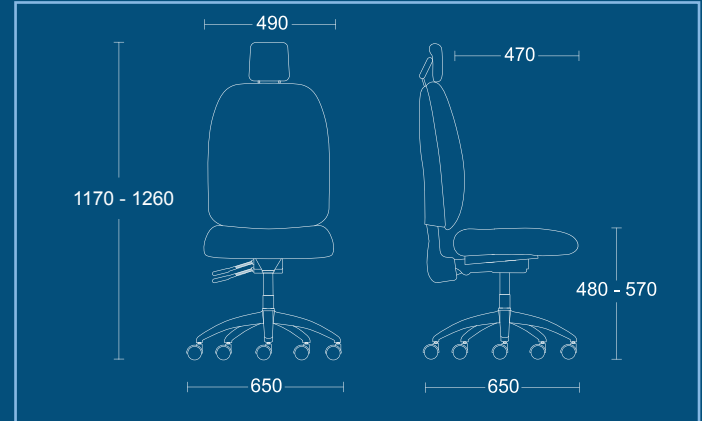

Optional Features

- Chrome base (CBK)
- Coccyx relief cut-out (CXC)
- Folding adjustable armrests (AAG)
- 190KG conversion (190C)

PPI(3)SS AAG CBK

PPI(3)SS AAG / BLACK NYLON BASE

PPI(3)SS AAG CBK / CHROME BASE

POSTURE PLUS

PPI(3)SS

High back posture chair.

DIMENSIONS

WIDTH 650mm
 DEPTH 650mm
 SEAT HEIGHT 480mm
 OVERALL HEIGHT 1010mm

PPI(3)SS AA

High back posture chair with height adjustable armrests.

DIMENSIONS

WIDTH 650mm
 DEPTH 650mm
 SEAT HEIGHT 480mm
 OVERALL HEIGHT 1010mm

PPI(3)SS-HR

High back posture chair with headrest.

DIMENSIONS

WIDTH 650mm
 DEPTH 650mm
 SEAT HEIGHT 480mm
 OVERALL HEIGHT 1170mm

POSTURE PLUS

PPI(3)SS-HR AA

High back posture chair with headrest and height adjustable armrests.

DIMENSIONS

WIDTH 650mm
 DEPTH 650mm
 SEAT HEIGHT 480mm
 OVERALL HEIGHT 1170mm

PSI Seating Limited

Parkside Mill
 Walter Street
 Blackburn
 Lancashire
 BB1 1TL