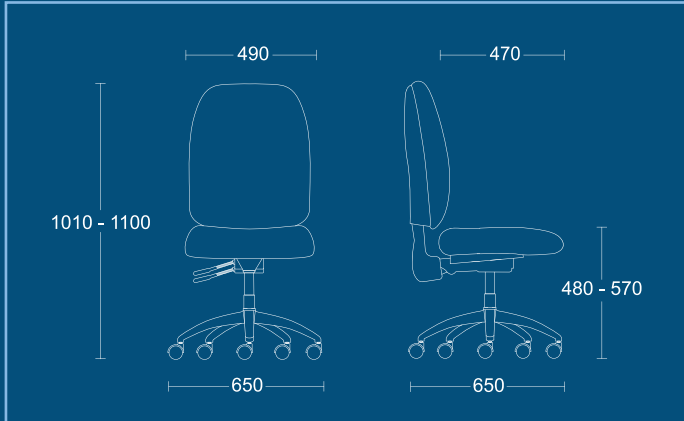

Optional Features

- Chrome base (CBK)
- Coccyx relief cut-out (CXC)
- Folding adjustable armrests (AAG)
- 190KG conversion (190C)

PPI(3)SS AAG CBK

PPI(3)SS AAG / BLACK NYLON BASE

PPI(3)SS AAG CBK / CHROME BASE

POSTURE PLUS

PPI(3)SS

High back posture chair.

DIMENSIONS

WIDTH 650mm
 DEPTH 650mm
 SEAT HEIGHT 480mm
 OVERALL HEIGHT 1010mm

PPI(3)SS AA

High back posture chair with height adjustable armrests.

DIMENSIONS

WIDTH 650mm
 DEPTH 650mm
 SEAT HEIGHT 480mm
 OVERALL HEIGHT 1010mm

PPI(3)SS-HR

High back posture chair with headrest.

DIMENSIONS

WIDTH 650mm
 DEPTH 650mm
 SEAT HEIGHT 480mm
 OVERALL HEIGHT 1170mm

POSTURE PLUS

PPI(3)SS-HR AA

High back posture chair with headrest and height adjustable armrests.

DIMENSIONS

WIDTH 650mm
 DEPTH 650mm
 SEAT HEIGHT 480mm
 OVERALL HEIGHT 1170mm

PSI Seating Limited

Parkside Mill
 Walter Street
 Blackburn
 Lancashire
 BB1 1TL